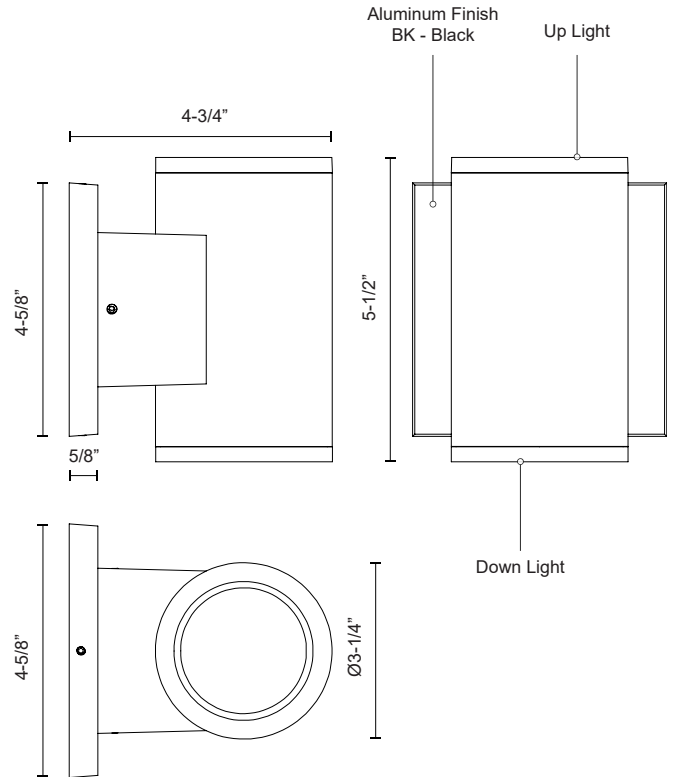

**RUNYON
EW67206**

WALL

PROJECT

DESCRIPTION

Architectural exterior wall sconce, die-cast aluminum cylindrical body with clear tempered glass and multi-faceted reflector to provide even illumination in both direction. Rated IP65.

SPECIFICATION DETAILS

* For custom options, consult factory for details.

Fixture Dimensions	W3-1/4" x H5-1/2" x E4-3/4"
Light Source	LED with DC Driver
Wattage	9W
Total Lumens	950lm
Delivered Lumens	BK-444lm
Voltage	120-277V
Color Temperature	3000K
CRI (Ra)	80CRI
Optional Color Temps	2700K - 5000K Available, Minimum Order Quantities Apply
LED Rated Life	50,000 hours
Dimming	Non-Dimming
Glass Details	Clear Glass
Location	Wet, IP65
Warranty	5 Years
Illumination Direction	Up and Down
Mounting Style	All Orientation; Wall;
Canopy Dimensions	W4-5/8" x H4-5/8" x E5/8"
Finish Option(s)	Black